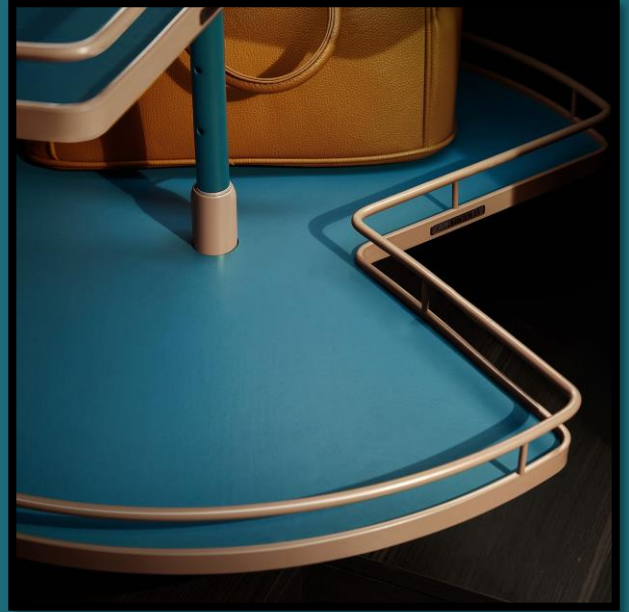

703552M BV-Series - 3-level Corner Rotating
Storage Rack (≥900/Aluminum +
Leather/Light Gold + Morandi
Green)

Model Number

Description

Price

703533M BV-Series - 2-level Rotating Basket
(≥900/Aluminum + Leather/ Light
Gold + Morandi Green