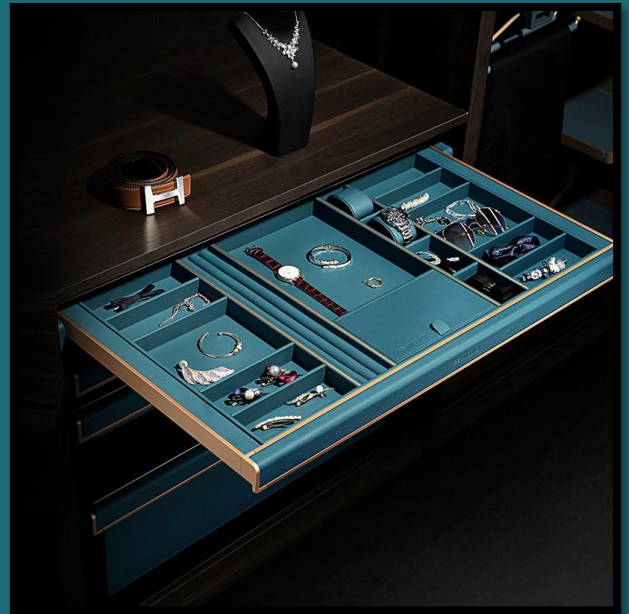

Single Glass Holder Gold

\$20

Five Glass
Holder

Five Glass Holder

\$85

BV Series

Model Number	Description	Price
706041M	BV-Series -Jewellery Storage Box (600/Aluminium + Leather/ Light Gold + Morandi Green)	\$730
706042M	BV-Series -Jewellery Storage Box (700/Aluminium + Leather/ Light Gold + Morandi Green)	\$760
706043M	BV-Series -Jewellery Storage Box (800/Aluminium + Leather/ Light Gold + Morandi Green)	\$790
706044M	BV-Series -Jewellery Storage Box (900/Aluminium + Leather/ Light Gold + Morandi Green)	\$820
706001M	BV-Series - Multi-Purpose Storage Box (600/Aluminium + Leather/ Light Gold + Morandi Green)	\$452
706002M	BV-Series - Multi-Purpose Storage Box (700/Aluminium + Leather/ Light Gold + Morandi Green)	\$537
706003M	BV-Series - Multi-Purpose Storage Box (800/Aluminium + Leather/ Light Gold + Morandi Green)	\$620
706004M	BV-Series - Multi-Purpose Storage Box (900/Aluminium + Leather/ Light Gold + Morandi Green)	\$640