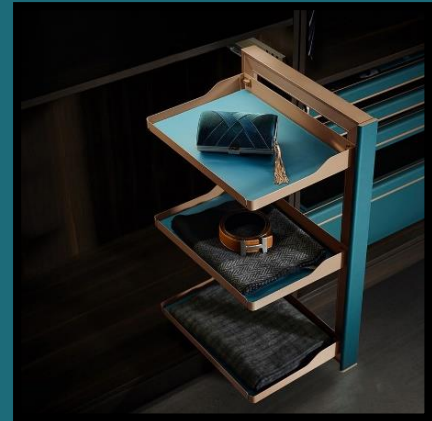

Model Number	Description	Price
703591M	BV-Series -Rotating Shoe Rack (800/12 levels/Aluminium + Leather/ Light Gold + Morandi Green)	$1,898
703573M	BV-Series -Left Storage Rack (≥400/Left Side/Aluminum + Leather/Light Gold + Morandi Green)	$628
703574M	BV-Series -Right Storage Rack (≥400/Right Side/Aluminum + Leather/Light Gold + Morandi Green)	$628
703157M	BV-Series -Lifting Clothes Rack (700- 900/Aluminum + Leather/ Light Gold + Morandi Green)	$280
$706161M	BV-Series -Rotating Sliding Mirror (1700mm/Aluminum/Light Gold + Morandi Green)	$295