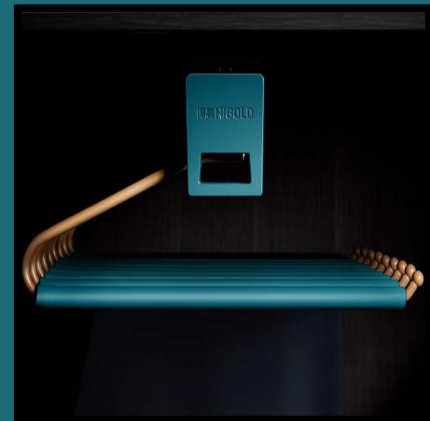

Model Number	Description	Price
706131M	BV-Series -Large Clothing Storage Box (Leather/ Morandi Green/Large Size)	$300
706132M	BV-Series -Medium Clothing Storage Box (Leather/ Morandi Green/Medium Size)	$270
706144M	BV-Series -Jewelry Drawer (≥900/Leather/Morandi Green)	$1,132
706141M	BV-Series -Jewelry Drawer (≥600/Leather/Morandi Green)	$730
703502M	BV-Series -Top-Mounted Trouser Rack (400/Light Gold + Morandi Green)	$132
706191M	BV-Series -Clothes Rail (3 meters/Aluminum + Leather/ Light Gold + Morandi Green)	$50
703660M	BV-Series -Rail Holder (Aluminum/Light Gold)	$20