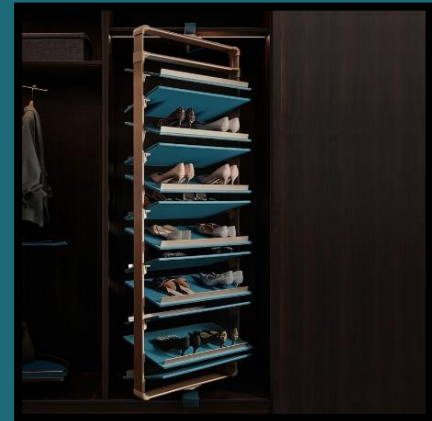

Model Number	Description	Price
703591M	BV-Series -Rotating Shoe Rack (800/12 levels/Aluminium + Leather/ Light Gold + Morandi Green)	$1,898
703573M	BV-Series -Left Storage Rack (≥400/Left Side/Aluminum + Leather/Light Gold + Morandi Green)	$628
703574M	BV-Series -Right Storage Rack (≥400/Right Side/Aluminum + Leather/Light Gold + Morandi Green)	$628
703157M	BV-Series -Lifting Clothes Rack (700- 900/Aluminum + Leather/ Light Gold + Morandi Green)	$280
$706161M	BV-Series -Rotating Sliding Mirror (1700mm/Aluminum/Light Gold + Morandi Green)	$295