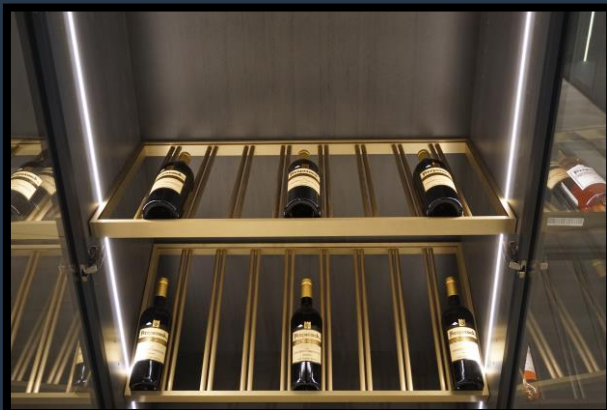

Model Number	Description	Price
UC600 Wine Rack Black	Wine Rack in Black Use on UC600	$130
UC700 Wine Rack Black	Wine Rack in Black Use on UC700	$145
UC800 Wine Rack Black	Wine Rack in Black Use on UC800	$155
UC900 Wine Rack Black	Wine Rack in Black Use on UC900	$168
UC600 Wine Rack Gold	Wine Rack in Gold Use on UC600	$130
UC700 Wine Rack Gold	Wine Rack in Gold Use on UC700	$145
UC800 Wine Rack Gold	Wine Rack in Gold Use on UC800	$155
UC900 Wine Rack Gold	Wine Rack in Gold Use on UC900	$168