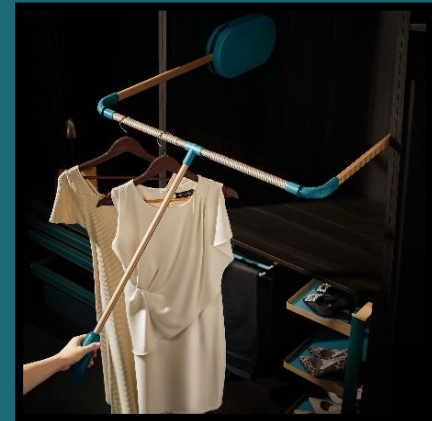

Model Number	Description	Price
703591M	BV-Series -Rotating Shoe Rack (800/12 levels/Aluminium + Leather/ Light Gold + Morandi Green)	$1,898
703573M	BV-Series -Left Storage Rack (≥400/Left Side/Aluminum + Leather/Light Gold + Morandi Green)	$628
703574M	BV-Series -Right Storage Rack (≥400/Right Side/Aluminum + Leather/Light Gold + Morandi Green)	$628
703157M	BV-Series -Lifting Clothes Rack (700- 900/Aluminum + Leather/ Light Gold + Morandi Green)	$280
$706161M	BV-Series -Rotating Sliding Mirror (1700mm/Aluminum/Light Gold + Morandi Green)	$295