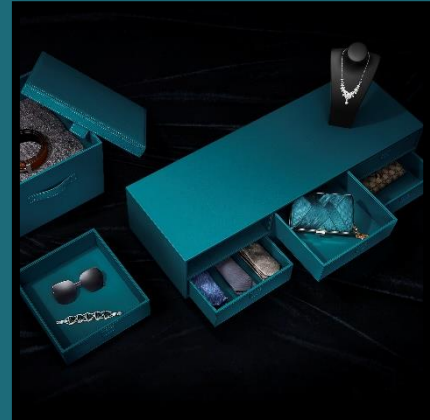

Model Number	Description	Price
706131M	BV-Series -Large Clothing Storage Box (Leather/ Morandi Green/Large Size)	$300
706132M	BV-Series -Medium Clothing Storage Box (Leather/ Morandi Green/Medium Size)	$270
706144M	BV-Series -Jewelry Drawer (≥900/Leather/Morandi Green)	$1,132
706141M	BV-Series -Jewelry Drawer (≥600/Leather/Morandi Green)	$730
703502M	BV-Series -Top-Mounted Trouser Rack (400/Light Gold + Morandi Green)	$132
706191M	BV-Series -Clothes Rail (3 meters/Aluminum + Leather/ Light Gold + Morandi Green)	$50
703660M	BV-Series -Rail Holder (Aluminum/Light Gold)	$20