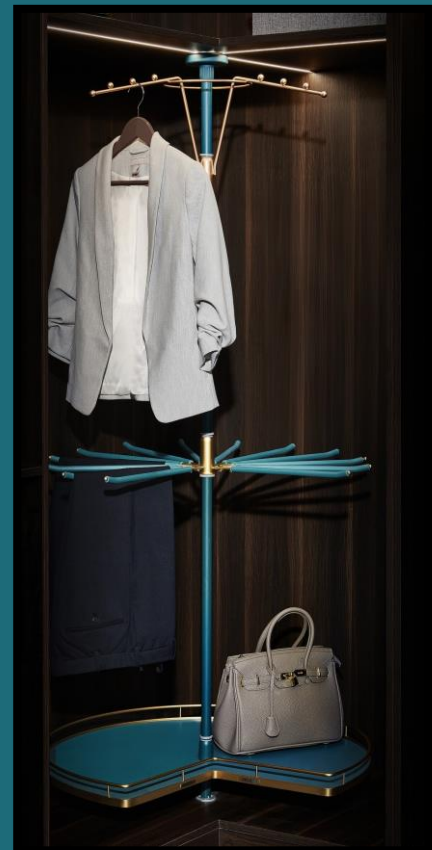

703552M   BV-Series - 3-level Corner Rotating
Storage Rack (≥900/Aluminum +
Leather/Light Gold + Morandi
Green)