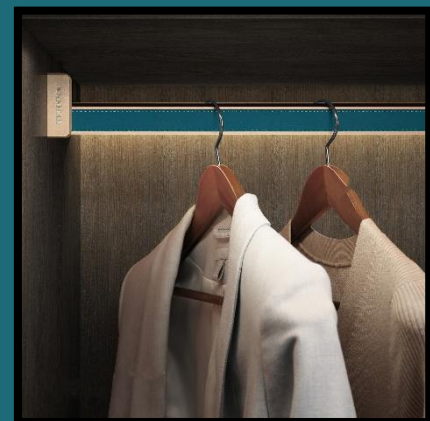

Model Number	Description	Price
706131M	BV-Series -Large Clothing Storage Box (Leather/ Morandi Green/Large Size)	$300
706132M	BV-Series -Medium Clothing Storage Box (Leather/ Morandi Green/Medium Size)	$270
706144M	BV-Series -Jewelry Drawer (≥900/Leather/Morandi Green)	$1,132
706141M	BV-Series -Jewelry Drawer (≥600/Leather/Morandi Green)	$730
703502M	BV-Series -Top-Mounted Trouser Rack (400/Light Gold + Morandi Green)	$132
706191M	BV-Series -Clothes Rail (3 meters/Aluminum + Leather/ Light Gold + Morandi Green)	$50
703660M	BV-Series -Rail Holder (Aluminum/Light Gold)	$20